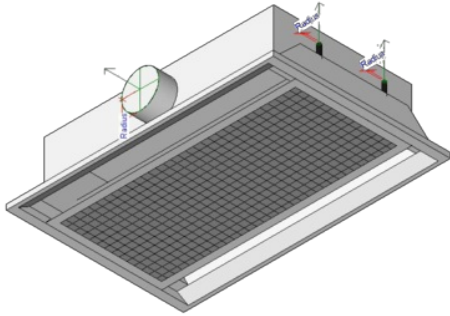

BIM

TROX UK's BIM library is currently in progress and further details will be available shortly.

For further information, please contact bim@troxuk.co.uk

BIM CAD BROWSER

BIM- DATA

TROX UK Ltd

□

Caxton Way,
Thetford, Norfolk, IP24 3SQ, UK
Tel: +44 (0) 1842 754545
Fax: +44 (0) 1842 763051