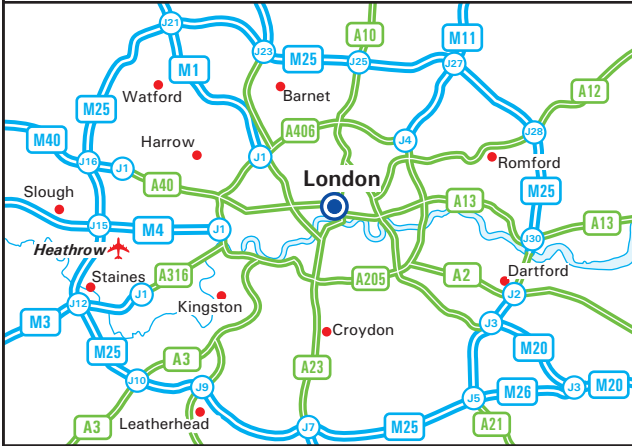

TROX[®] TECHNIK

The art of handling air

TROX UK Ltd.

Floor 5, Valiant House
4-10 Heneage Lane
London EC3A 5DQ

Tel: +44(0)1842 754545 - Fax: +44(0)207 2837492
www.troxuk.co.uk

Underground

Liverpool Street - Central, Circle, Hammersmith & City and Metropolitan Lines
Tower Hill - Circle & District Lines.
Aldgate - Circle & Metropolitan Lines.
Monument - Circle & District Lines.
Bank - Central, Northern & Waterloo and City Lines.
Cannon Street - Circle & District Lines.

Train

Liverpool Street is served by trains on the Great Eastern Main Line to Ipswich and Norwich, and the West Anglia Main Line to Cambridge.
Fenchurch Street is served by trains from Southend, Grays, Shoeburyness, Southend and Basildon.

DLR

Bank and Tower Gateway are the nearest Docklands Light Railway stations

Bus

Service that stops on Bevis Marks: 100 & 205
Service that stops on Leadenhall Street: 25

Car Parking

Parking meters available in surrounding streets.
A local NCP car park is located near the office on Whitechapel High Street, Spreadeagle Yard, London.
Lat: 51.515536, Long: -0.071213